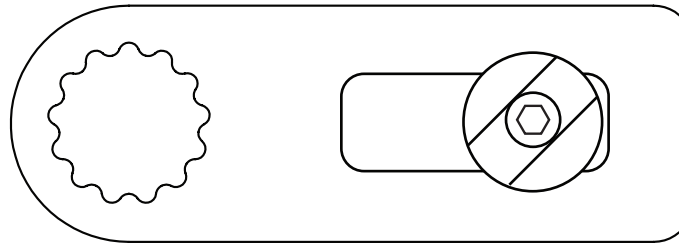

Dim. X1 :

Dim. X2 :

All dimension in mm

ARTICLE:

CUSTOM SAFETY SLIDING REACTION ARM

TOOL TYPE:

RAD TORQUE SYSTEMS B.V.

Phone: +31(0)35 5882450