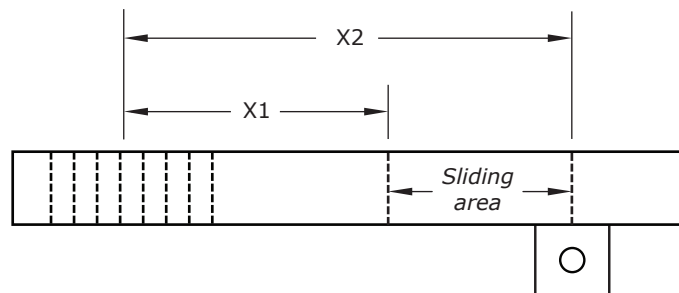

Dim. X1 :

Dim. X2 :

All dimension in mm

ARTICLE:

CUSTOM SAFETY SLIDING REACTION ARM

TOOL TYPE:

RAD TORQUE SYSTEMS B.V.

Phone: +31(0)35 5882450