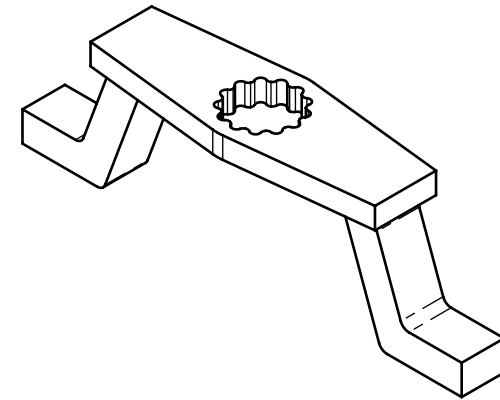

Product name:
Product number:

Double Ended SR16 Reaction Arm
19094

REV: 09-2024

All dimensions are in Inches [Millimeters]

Suitable for: 15DX(-2), 20DX-M(-2), B-RAD 1500(-2), B-RAD 2000-M(-2), V-RAD 1500, V-RAD 2000-M, E-RAD BLU 1500, E-RAD BLU 2000-M