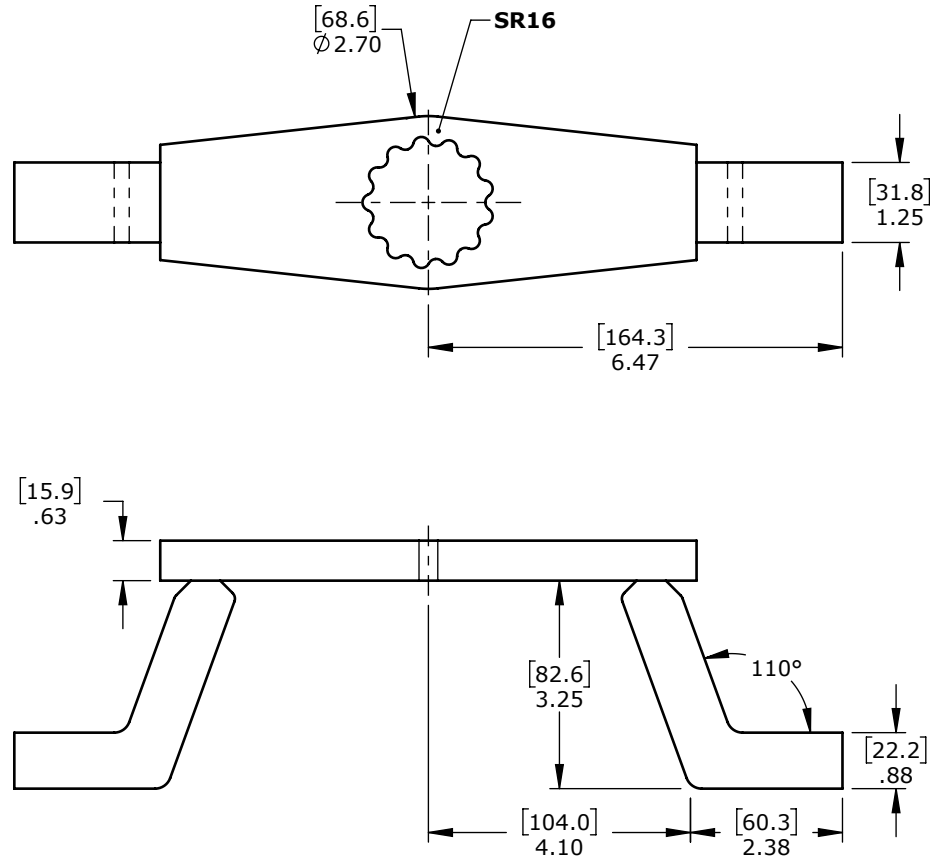

Product name:
Product number:

Double Ended SR16 Reaction Arm
19094

REV: 09-2024

All dimensions are in Inches [Millimeters]

Suitable for: 15DX(-2), 20DX-M(-2), B-RAD 1500(-2), B-RAD 2000-M(-2), V-RAD 1500, V-RAD 2000-M, E-RAD BLU 1500, E-RAD BLU 2000-M