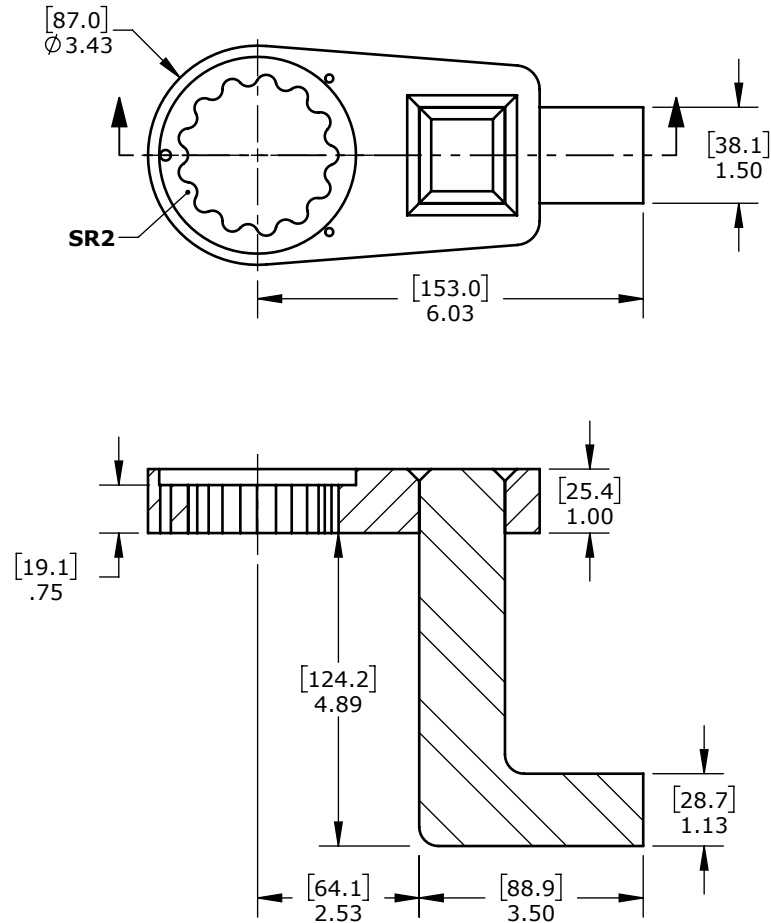

Product name:
Product number:

Deep 90° SR2 Reaction Arm
18251

REV: 09-2024

All dimensions are in Inches [Millimeters]

Suitable for: 25GX(-2), 34GX-M(-2), V-RAD 2500, V-RAD 3400-M, E-RAD BLU 2500 COMP, E-RAD BLU 3400-M COMP