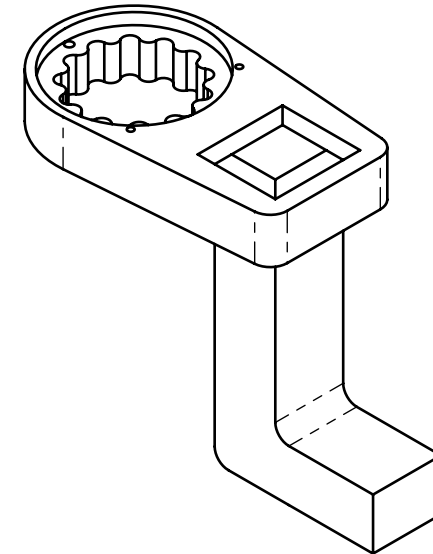

Product name:
Product number:

Deep 90° SR2 Reaction Arm
18251

REV: 09-2024

All dimensions are in Inches [Millimeters]

Suitable for: 25GX(-2), 34GX-M(-2), V-RAD 2500, V-RAD 3400-M, E-RAD BLU 2500 COMP, E-RAD BLU 3400-M COMP