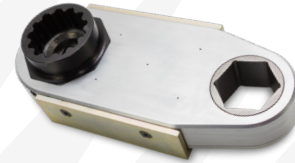

CX Offset Gearboxes

Prod. Nr.	Gearbox
27978	Hex 50 mm
28540	Hex 65 mm

Prod. Nr.	Suitable for	Gearbox
16155	E-RAD BLU 950	27978
26994	E-RAD BLU 2000	27978
13034	E-RAD BLU 3400	27978
28532	E-RAD BLU 3400	28540
27853	E-RAD BLU 4000	27978
28531	E-RAD BLU 4000	28540

Hex reducer on request.