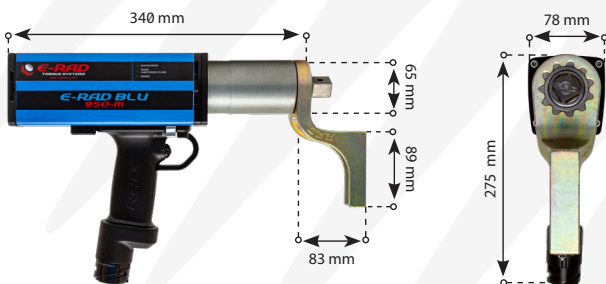

SPECIFICATIONS

- **TORQUE RANGE:** 135 - 950 Nm
- **SPEED:** 30,0 RPM
- **WEIGHT:** 5,5 Kg with battery, excluding reaction arm and impact socket
- **SQUARE DRIVE:** 3/4 inch square drive
- **NOISE LEVEL:** maximum 75 dB
- **PASSWORD PROTECTION:** Three user levels
- **LED INDICATOR LIGHTS:** Pass/Fail
- **REPEATABILITY ON SAME JOINT*:** +/- 2%.

* Test results from certified calibration lab

SUITABLE REACTION ARMS

Standard
PN: 13366

Deep socket
PN: 13367

Double ended
PN: 13368

Blank
PN: 13364

Double ended blank
PN: 13365

Safety sliding
PN: 25243

DIMENSIONS IN MM

TOOL KIT INCLUDING

- E-RAD BLU 950
- Standard reaction arm (PN: 13366)
- Two retaining rings (PN: 12733)
- Control box 220V
- Controller cable 4,5 mtr
- Data logging software
- Calibration certificate
- Usermanual
- QR code for Safety instructions
- Weatherproof storage case.

IMPERIAL VERSION

- **MODEL:** E-RAD BLU 700
- **PART NUMBER:** 21980
- **TORQUE RANGE:** 100 - 700 ft/lbs
- **WEIGHT:** 12 lbs.

Non Impacting

Safe & Reliable

EX certification (Optional)

According to European standards